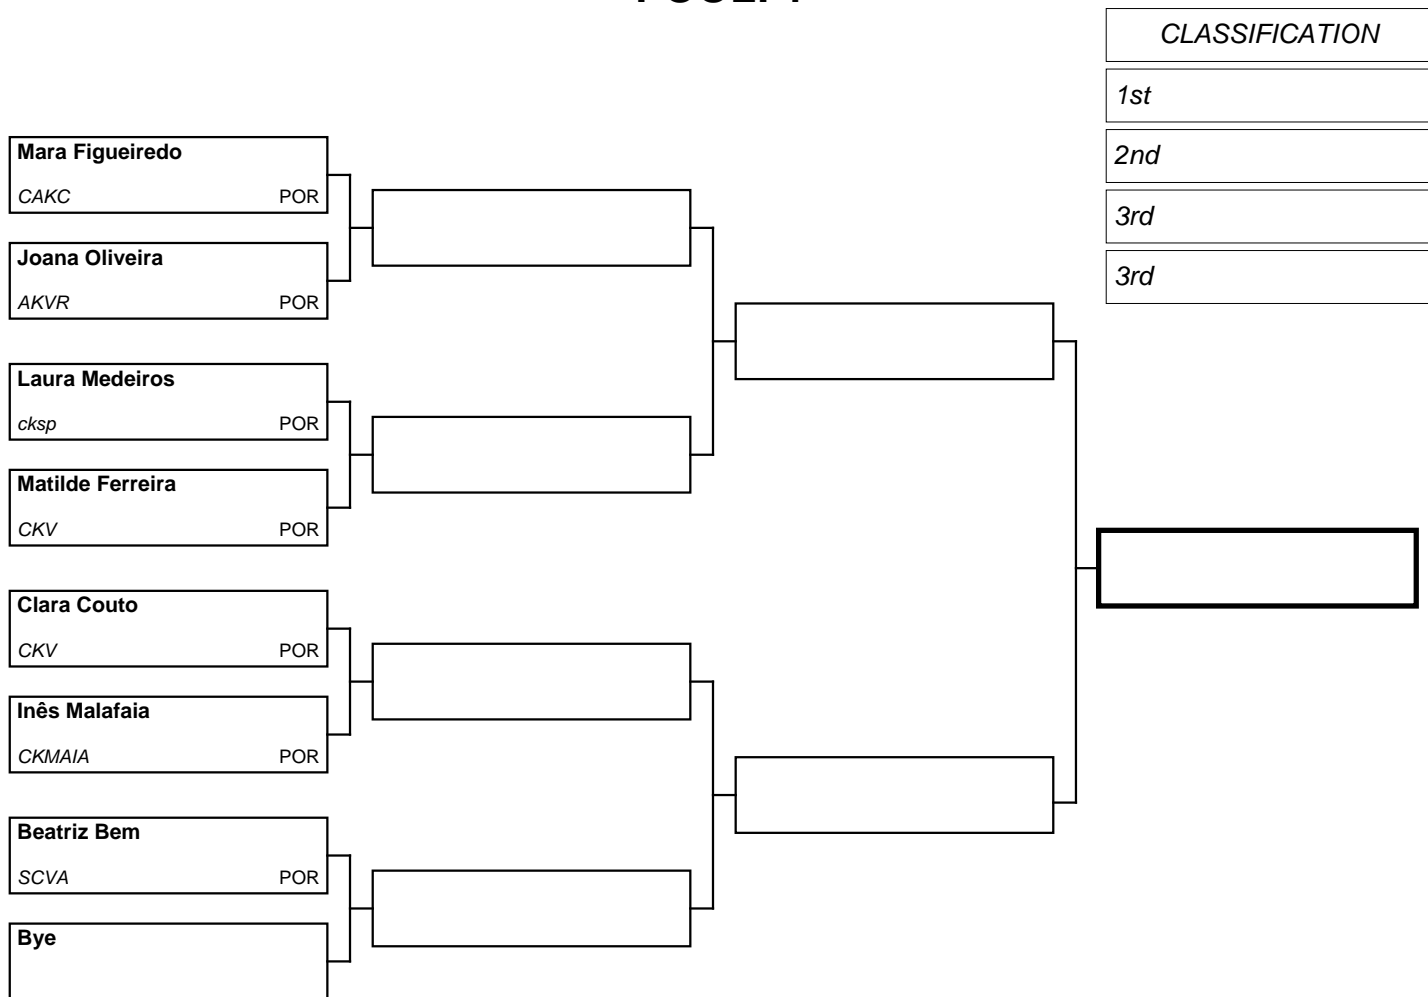

POOL: 1

REPECHAGE

Referees