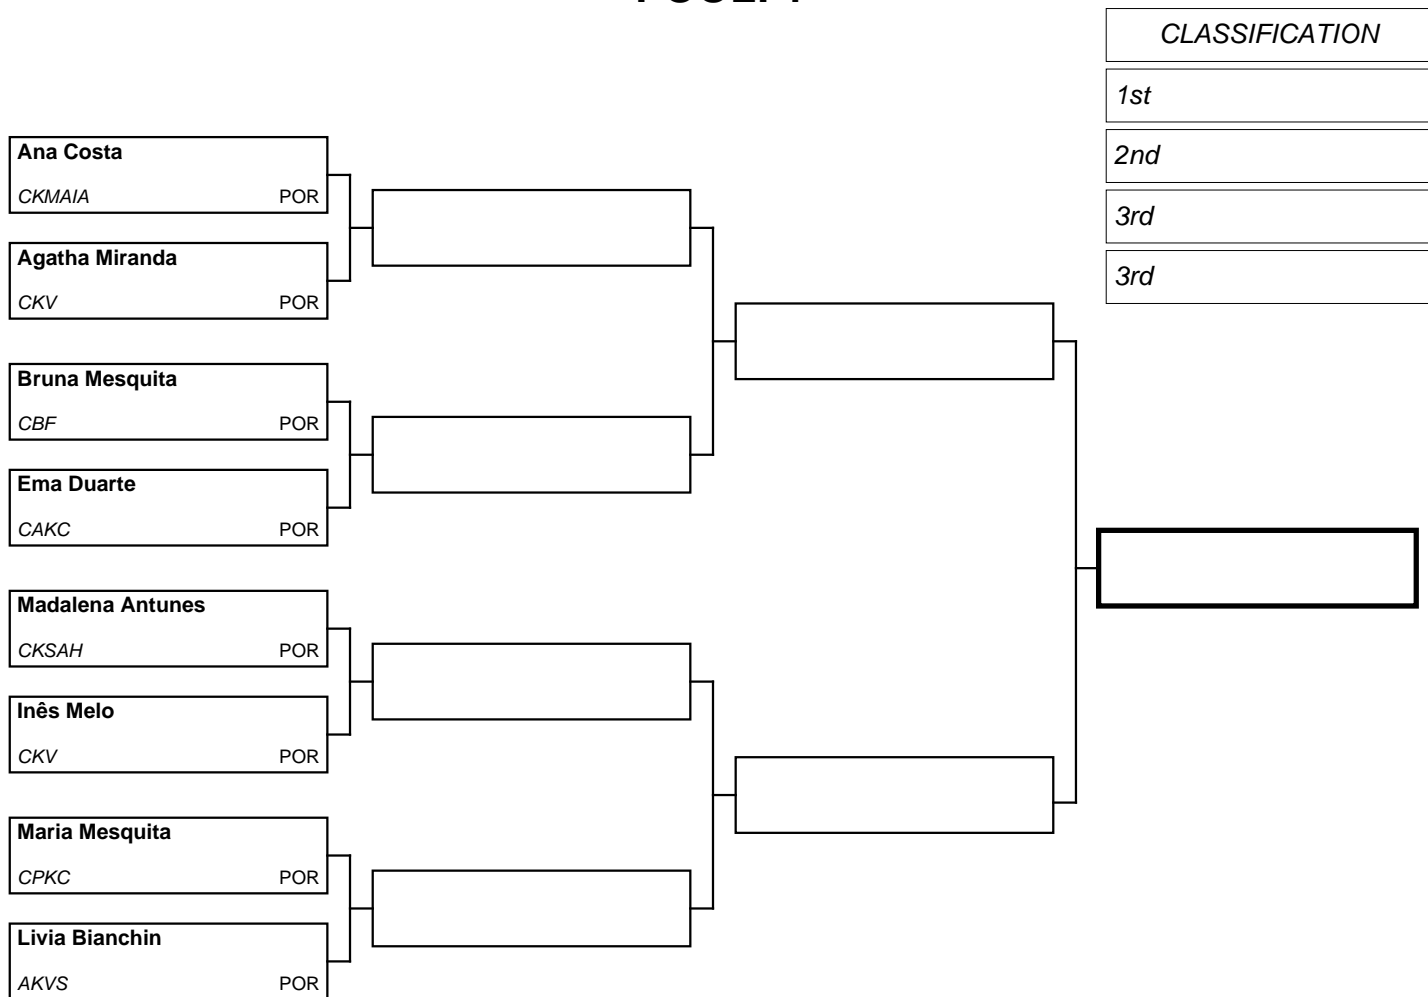

POOL: 1

REPECHAGE

Referees